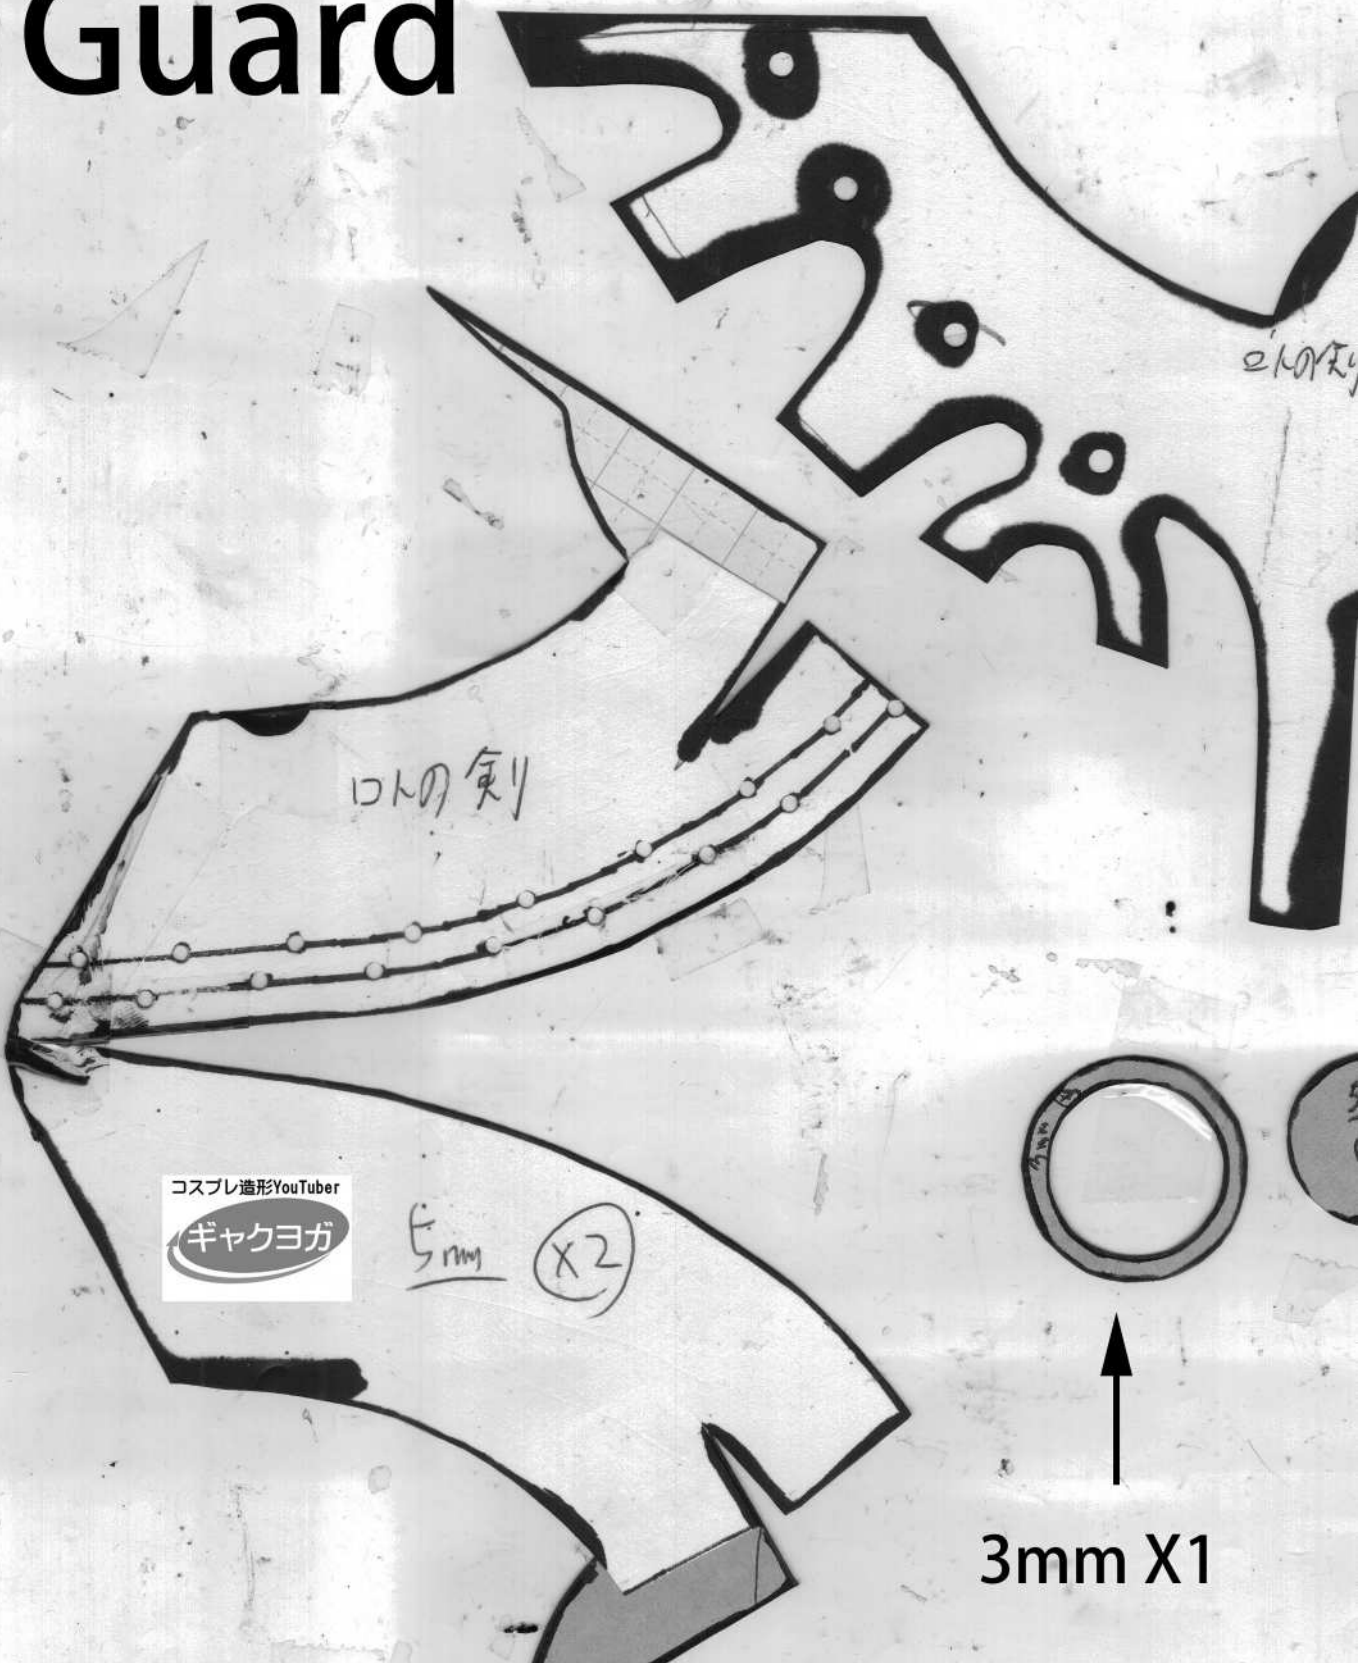

鍔(ツバ)

Guard

コスプレ造形YouTuber
ギャクヨガ

5mm (X2)

3mm X1

【About using for business】

When you use this template for business,
follow this page's rule.

<http://www.gyakuyoga.com/business.html>