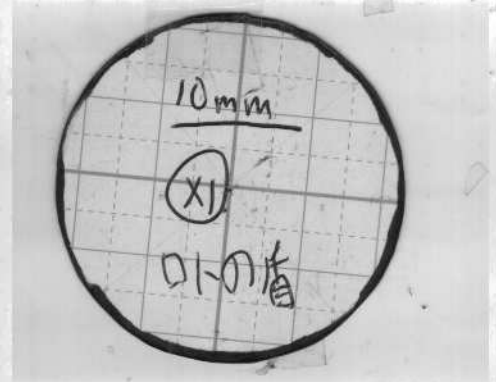

【Please support me by donation】

If my tutorials supports you,
please support me.

You can donate to me
with
credit cards
or PayPal etc.

コスプレ造形YouTuber

ギャクヨガ

口の唇

2mm

(X1)